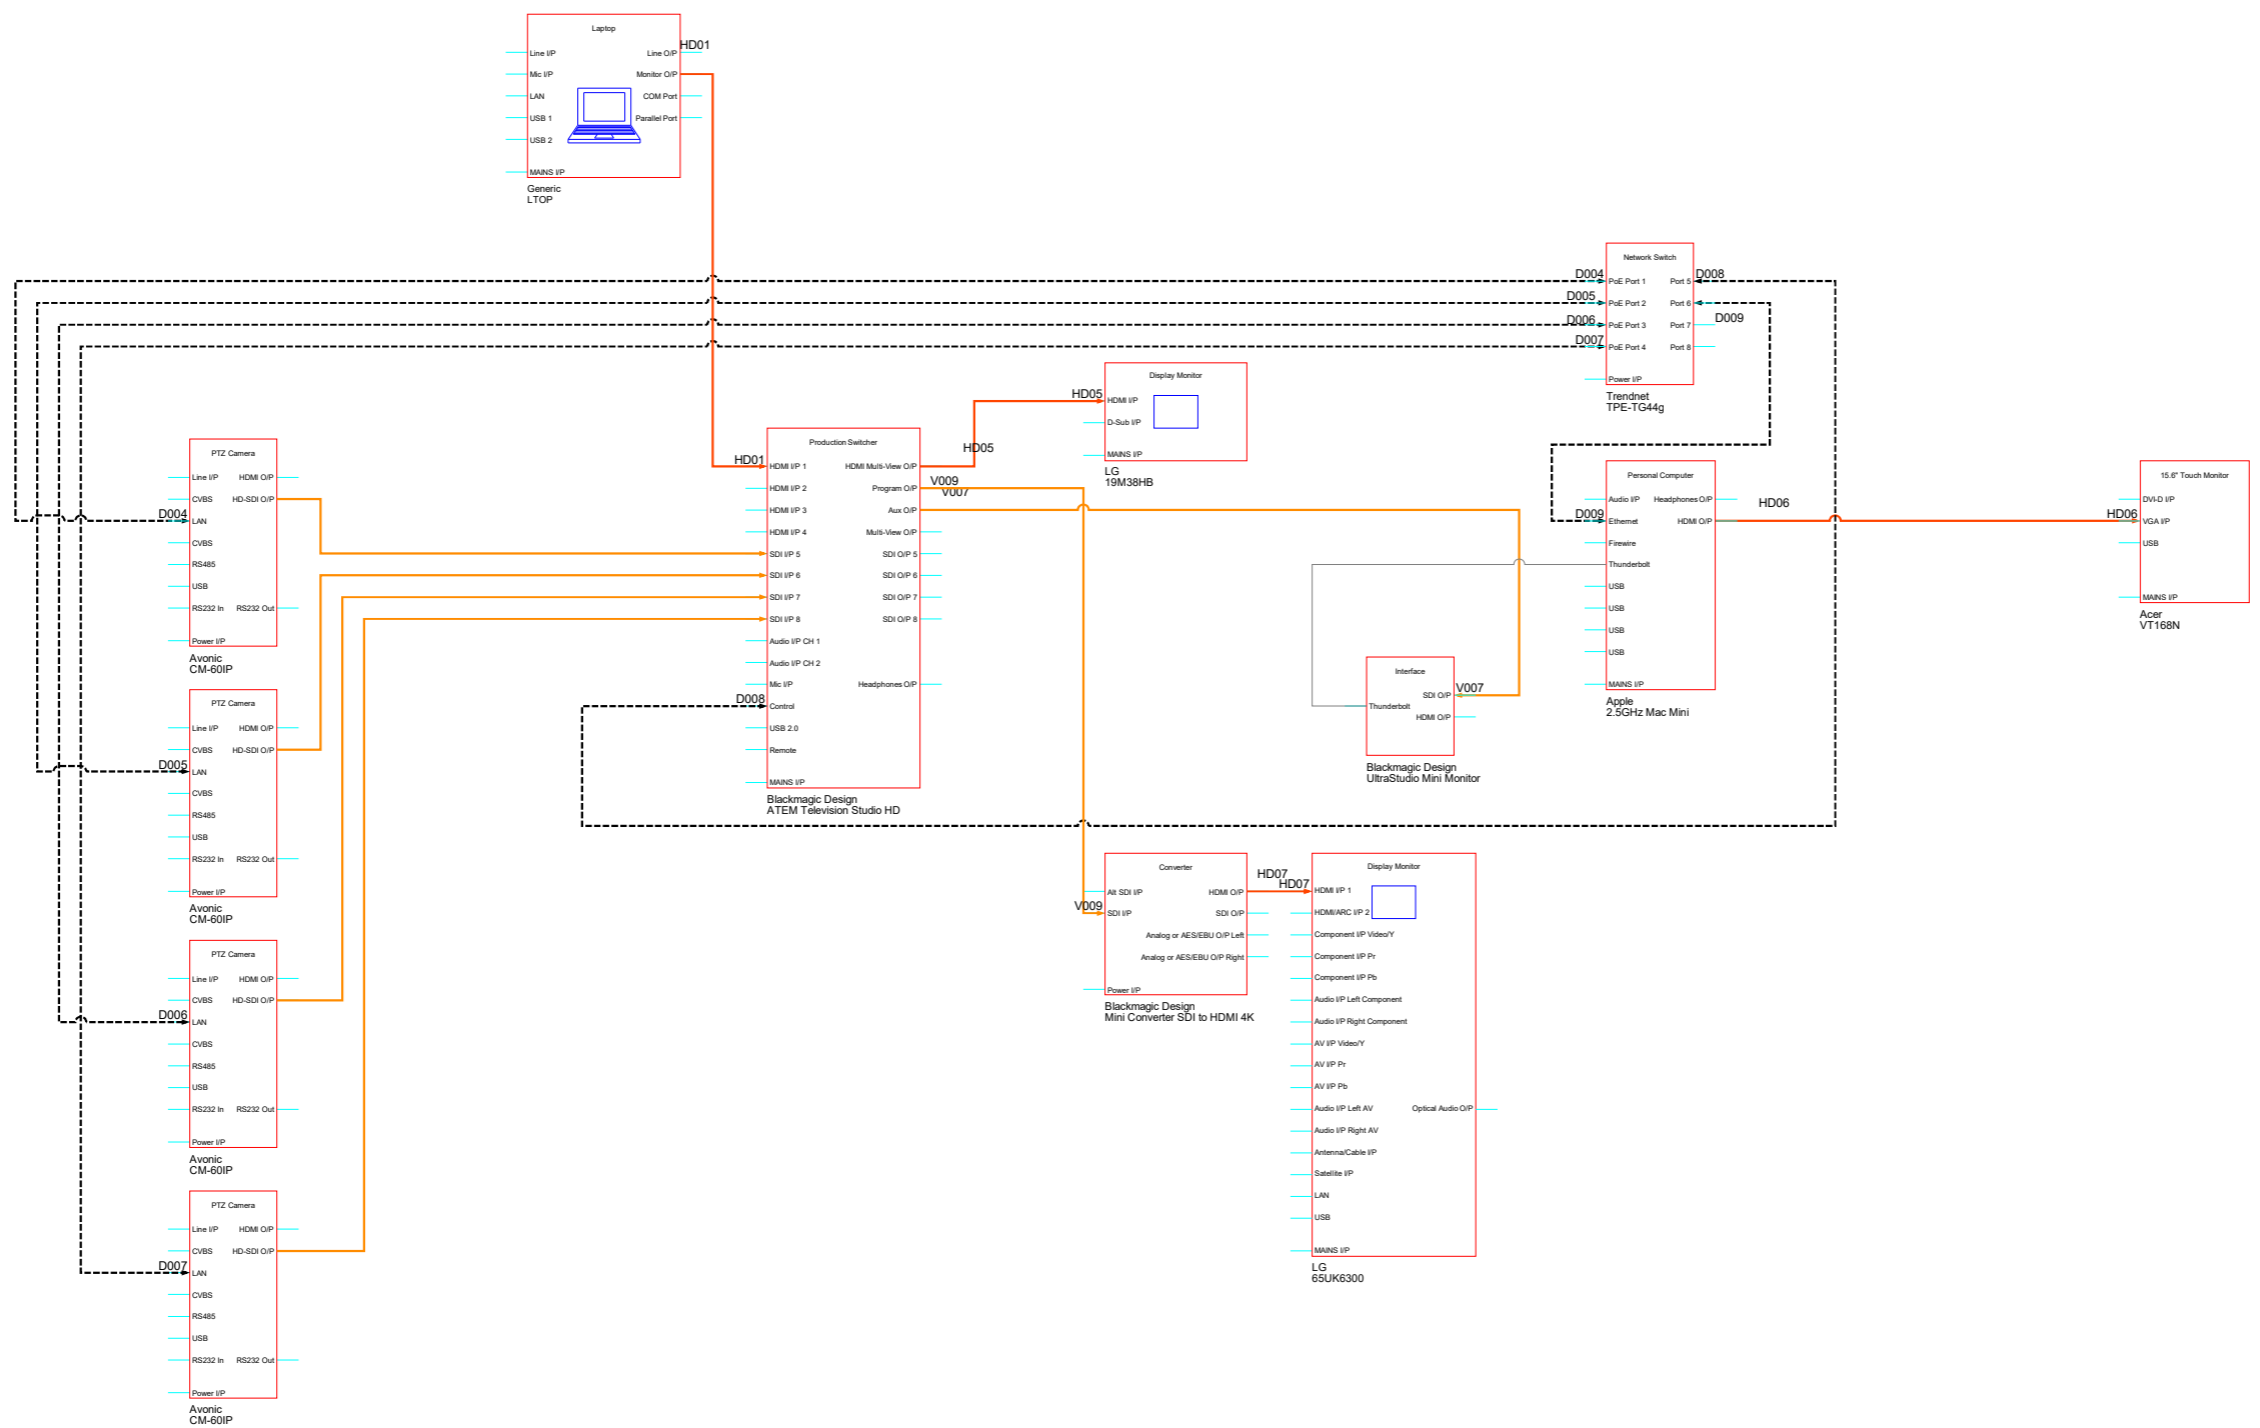

### Camera Control with 4 cameras

Rev	Date	Notes

**Symbols Used**

**Client** LocalGov Live

**Title** Semi Mobile Encoder  
Camera Control with 4 cameras

**LocalGov LIVE**  
LocalGov Live  
112-116 Western Road  
Hove  
East Sussex  
BN3 1DD

Drawn By	Scale:	Date:
SR	NTS	
Issued For:	Default Design	
Drawing No:	SP800	Rev: A

# Camera Control with 8 cameras

Rev	Date	Notes

Symbols Used

Client  
**LocalGov Live**

Title  
**Semi Mobile Encoder**  
Camera Control with 8 cameras

**LocalGov LIVE**  
LocalGov Live  
112-116 Western Road  
Hove  
East Sussex  
BN3 1DD

Drawn By <b>SR</b>	Scale <b>NTS</b>	Date
Issued For <b>Default Design</b>		
Drawing No. <b>SP800</b>	Rev <b>A</b>	