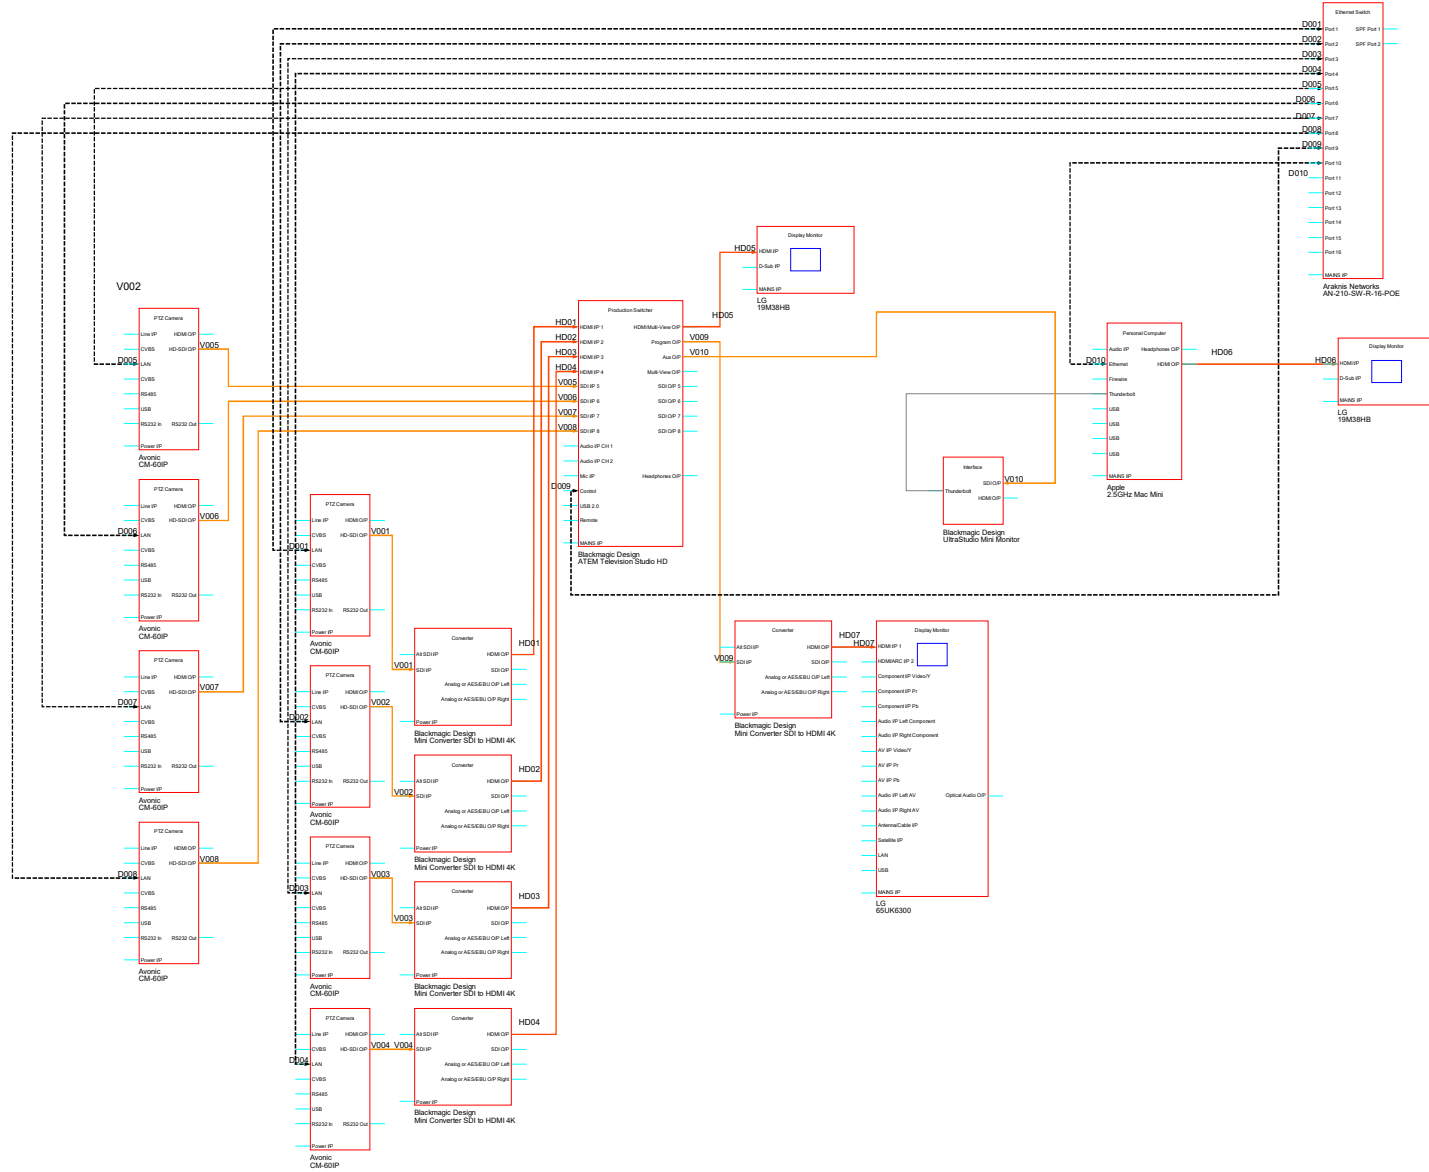

### Camera Control with 4 cameras

Rev	Date	Notes

**Symbols Used**

**Client** LocalGov Live

**Title** Semi Mobile Encoder  
Camera Control with 4 cameras

**LocalGov LIVE**  
LocalGov Live  
112-116 Western Road  
Hove  
East Sussex  
BN3 1DD

Drawn By	Scale:	Date:
SR	NTS	
Issued For:	Default Design	
Drawing No:	SP800	Rev: A

# Camera Control with 8 cameras

Rev	Date	Notes

Symbols Used

Client  
**LocalGov Live**

Title  
**Semi Mobile Encoder**  
Camera Control with 8 cameras

**LocalGov LIVE**  
LocalGov Live  
112-116 Western Road  
Hove  
East Sussex  
BN3 1DD

Drawn By <b>SR</b>	Scale <b>NTS</b>	Date
Issued For <b>Default Design</b>		
Drawing No. <b>SP800</b>	Rev <b>A</b>	